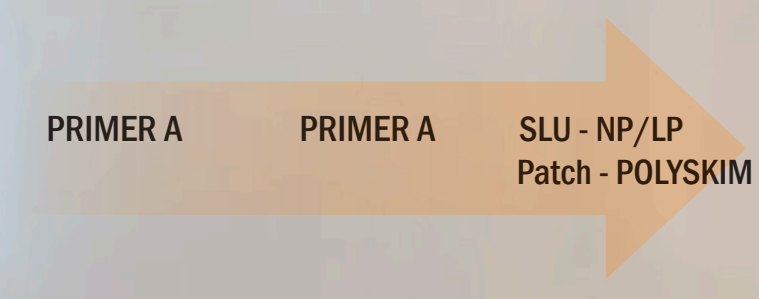

## Floor It!

- 1** Consolidate
- 2** Prime
- 3** Level or Patch

SOUND & SOLID

LIGHT SURFACE DUSTING

WEAK, CHALKY INTO THE TOP 1/8"

SEVERELY DETERIORATED

FloorPrep.com recommends compatible gypsum products for use on gypsum for the greatest durability and compatibility with existing Fire Ratings.