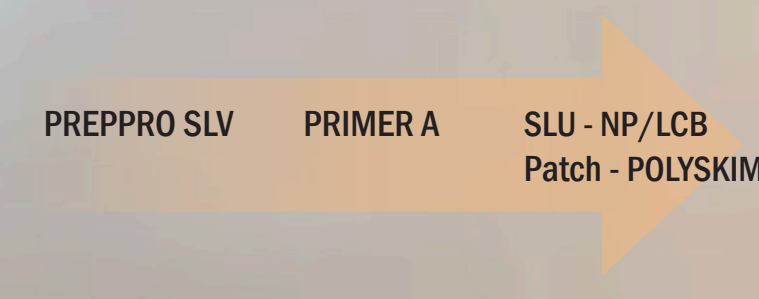

## Floor It!

- 1** Consolidate
- 2** Prime
- 3** Level or Patch

SOUND & SOLID

LIGHT SURFACE DUSTING

WEAK, CHALKY INTO THE TOP 1/8"

SEVERELY DETERIORATED

FloorPrep.com recommends compatible gypsum products for use on gypsum for the greatest durability and compatibility with existing Fire Ratings.